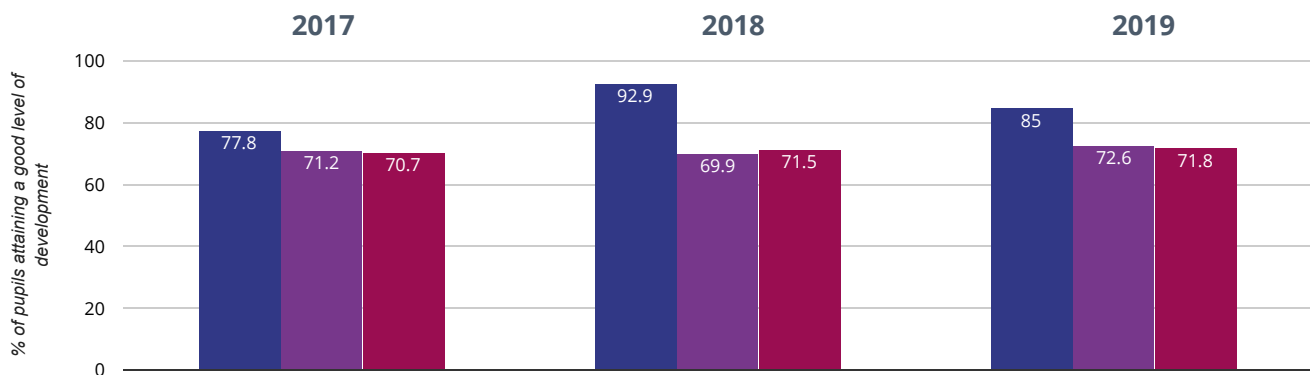

If you have any queries regarding the data within the Real Time Data graphs, please **contact your Local Authority.** 

LOWER HEATH COFE PRIMARY SCHOOL

★ Good Level Of Development

85% in 2019

7.9% points drop since 2018

7.2% points rise since 2017

■ Lower Heath CofE Primary School ■ Shropshire (132) ■ NCER National (17556)

Average Total Points Score

41.1 in 2019

1.8 points drop since 2018

1.9 points rise since 2017

■ Lower Heath CofE Primary School ■ Shropshire (132) ■ NCER National (17556)