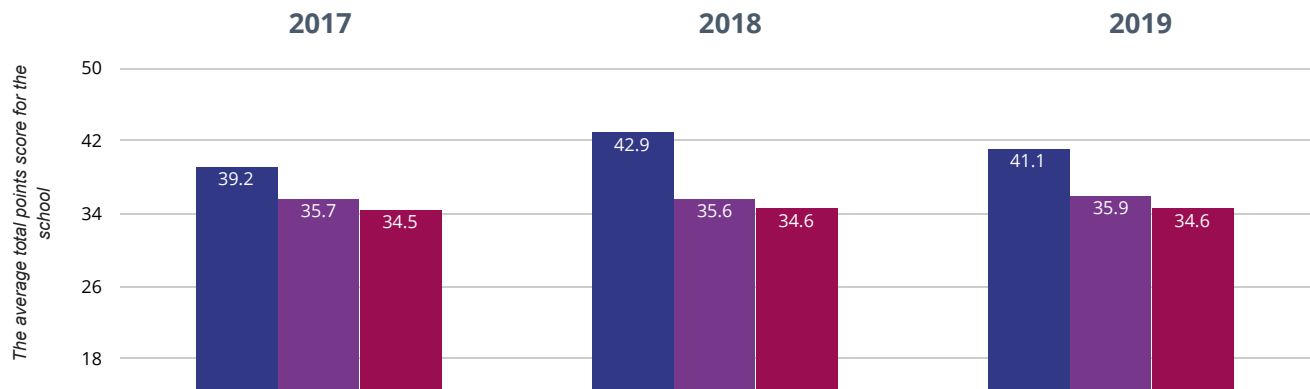

If you have any queries regarding the data within the Real Time Data graphs, please **contact your Local Authority.** 

LOWER HEATH COFE PRIMARY SCHOOL

★ Good Level Of Development

85% in 2019

7.9% points drop since 2018

7.2% points rise since 2017

■ Lower Heath CofE Primary School ■ Shropshire (132) ■ NCER National (17556)

Average Total Points Score

41.1 in 2019

1.8 points drop since 2018

1.9 points rise since 2017

■ Lower Heath CofE Primary School ■ Shropshire (132) ■ NCER National (17556)